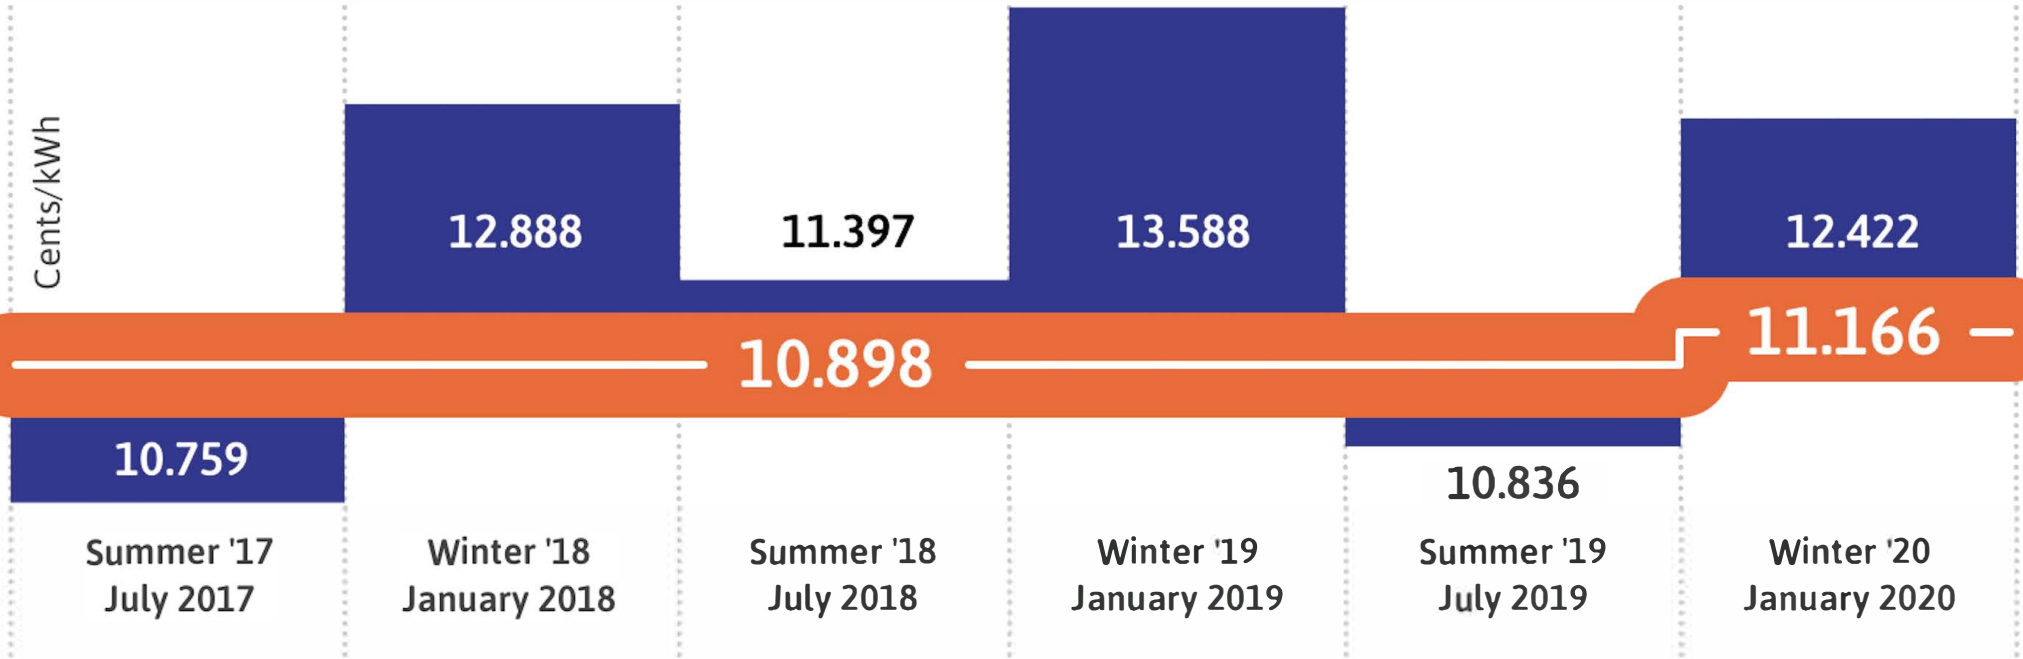

Cents/kWh

WinPower Eversource